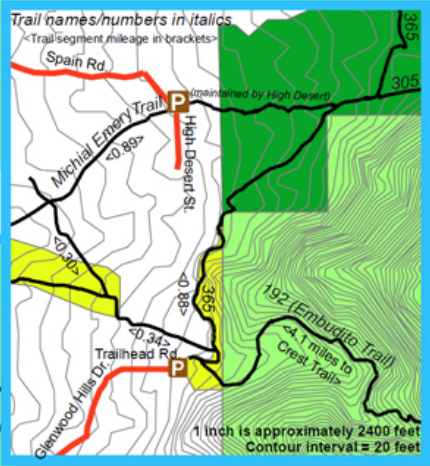

Albuquerque Open Space Foothills Trail Map - Embudito

Legend

- Trail
- Street
- City of Albuquerque Open Space
- USFS Non-wilderness
- USFS Wilderness
- Private land
- Parking Area
- Fee Area
- Picnic Shelter
- Restrooms