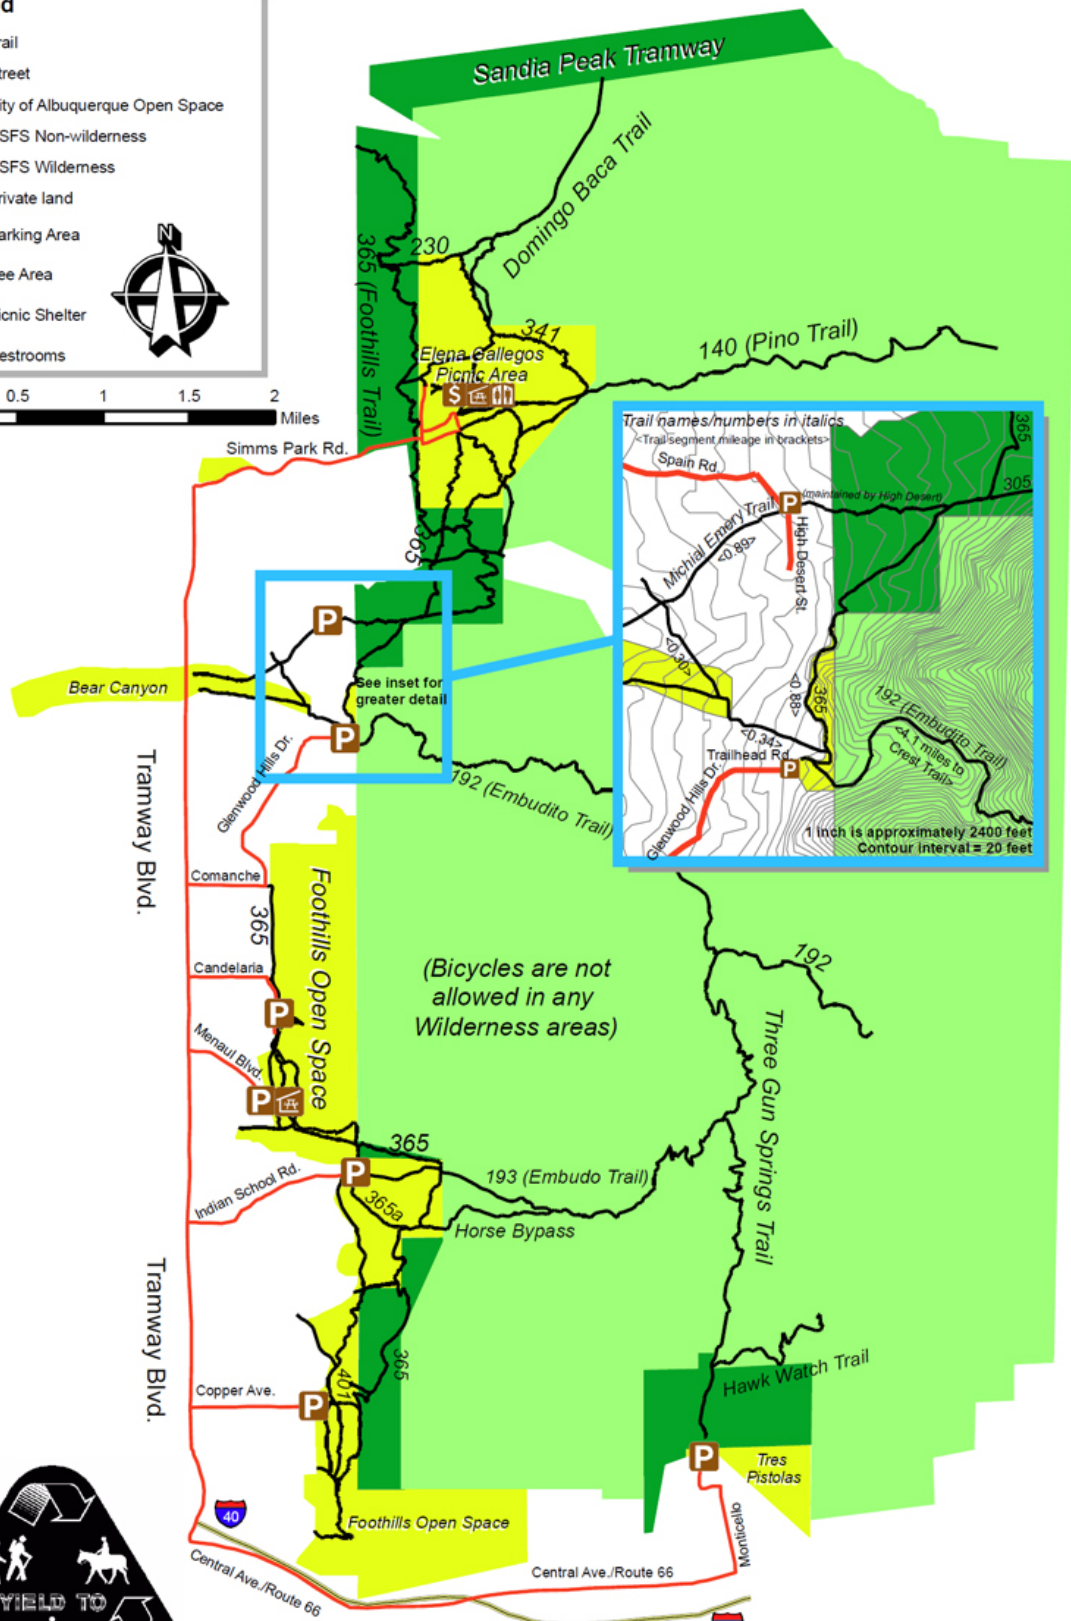

Albuquerque Open Space Foothills Trail Map - Embudito

Legend

- Trail
- Street
- City of Albuquerque Open Space
- USFS Non-wilderness
- USFS Wilderness
- Private land
- Parking Area
- Fee Area
- Picnic Shelter
- Restrooms

(Bicycles are not allowed in any Wilderness areas)